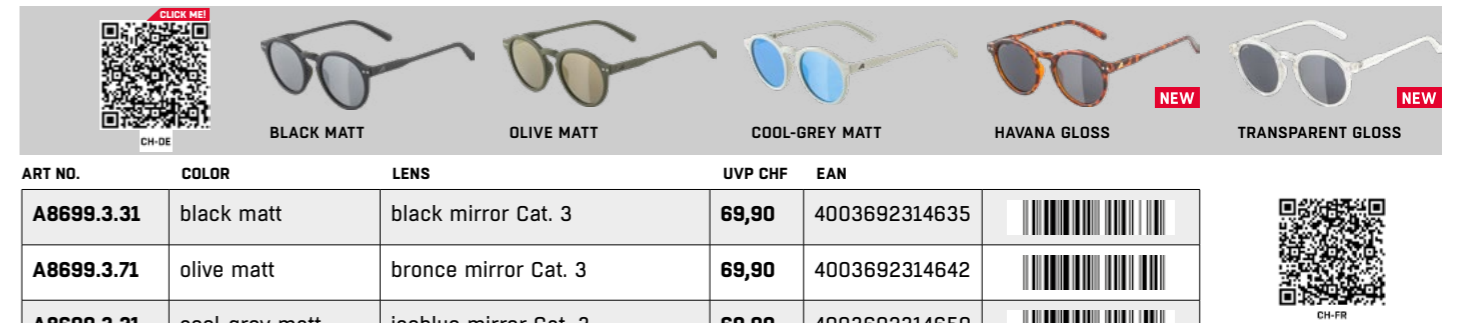

SNEEK

ART NO.	COLOR	LENS	UVP CHF	EAN
A8699.3.31	black matt	black mirror Cat. 3	69,90	4003692314635
A8699.3.71	olive matt	bronze mirror Cat. 3	69,90	4003692314642
A8699.3.21	cool-grey matt	iceblue mirror Cat. 3	69,90	4003692314659
A8699.4.91	havana gloss	black Cat. 3	69,90	4003692322715
A8699.4.01	transparent gloss	black Cat. 3	69,90	4003692322708